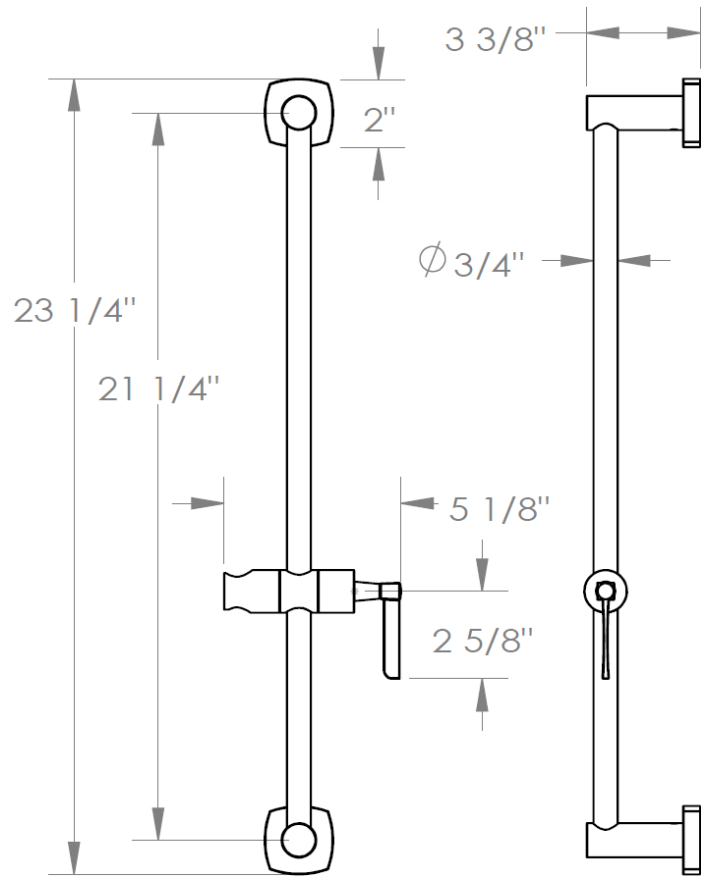

**PB-6524-115**  
Positioning (Slide) Bar

**WATERMARK DESIGNS 4/28/2015**